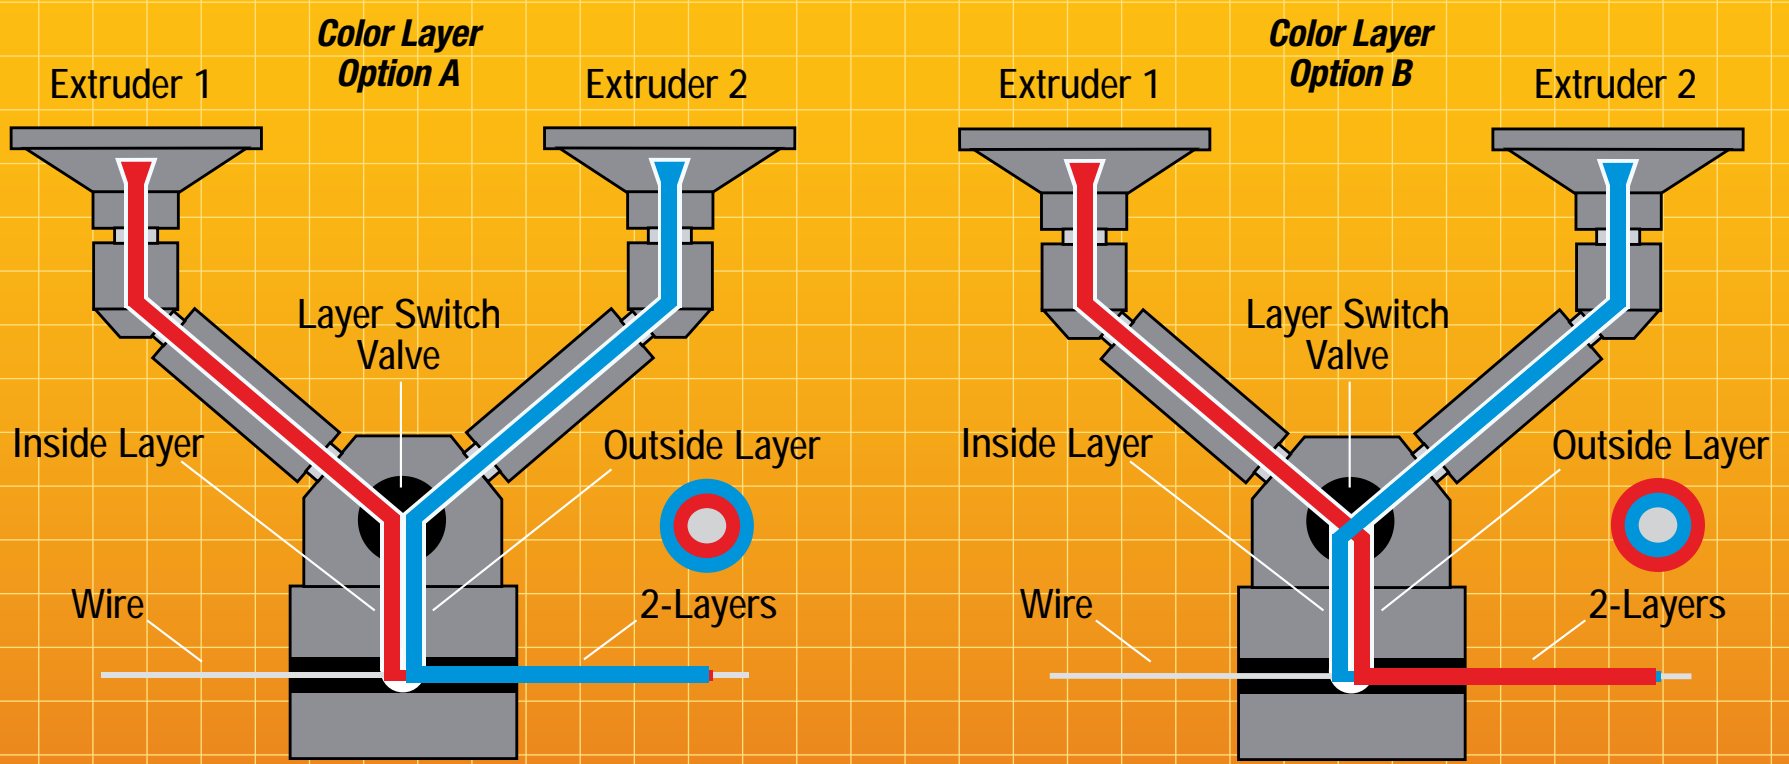

Switcher™ Color Switch Crosshead System

J JOETOOLS

4493 Lilburn Industrial Way, Bldg C1A
Lilburn, GA 30047

**Switch Extrusion
Color Instantly!
With No Waste!
No Set Up Time!
And No Down Time!
Call 1-877-832-7864**